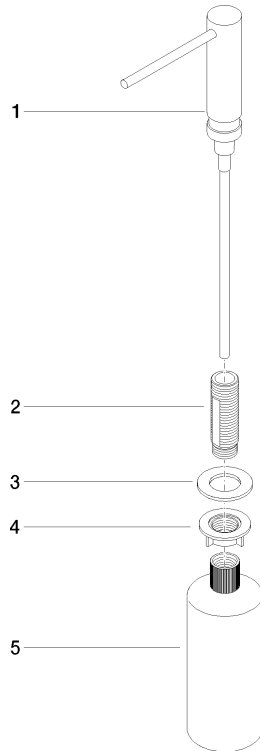

**Dispenser without rosette - Chrome**

ELIO

82 424 970

- 124mm projection
- 500 ml bottle
- can be filled from the top
- rotating pump head
- height 125 mm
- width 30mm
- hole diameter 25 mm

Fits ELIO, ENO, MEM, META SQUARE, SYNC and TARA ULTRA

Fits: ELIO, MEM, ENO, SYNC, TARA ULTRA, META SQUARE

	Chrome	82 424 970-00
	Brushed Platinum	82 424 970-06
	Platinum	82 424 970-08
	Durabrand (23kt Gold)	82 424 970-09
	Dark Chrome	82 424 970-19
	Brushed Durabrand (23kt Gold)	82 424 970-28
	Matte Black	82 424 970-33
	Brushed Champagne (22kt Gold)	82 424 970-46
	Champagne (22kt Gold)	82 424 970-47
	Brushed Chrome	82 424 970-93
	Brushed Dark Platinum	82 424 970-99

82 424 970

mm [inches]

82 424 970

Parts for other finishes can be found here: Brushed Platinum

Spare parts list

No.	Item Number	Name	Quantity used	Delivery time
1	90 10 10 539 00-00	dispenser	1	10
2	08 10 10 527 90	holder	1	2
3	09 14 05 014 90	seal	1	2
4	08 10 10 517 90	nut	1	2
5	90 10 10 603 00 90	container	1	2